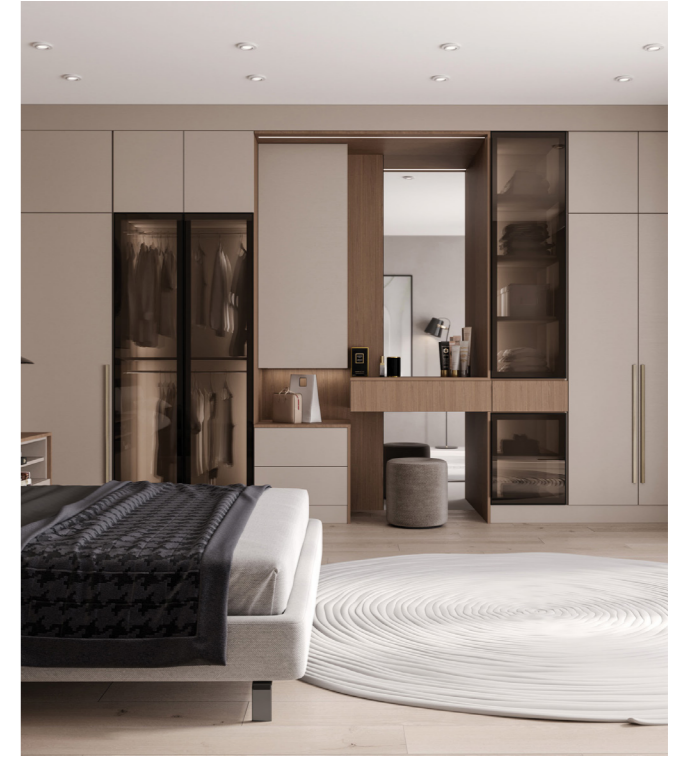

DRESSING ROOM

This wardrobe and vanity unit, designed with modern lines, adds an aesthetic touch to living spaces with its stylish details and functional structure. With its spacious storage area, glass-front compartments, and integrated vanity table, it offers both organization and ease of use.